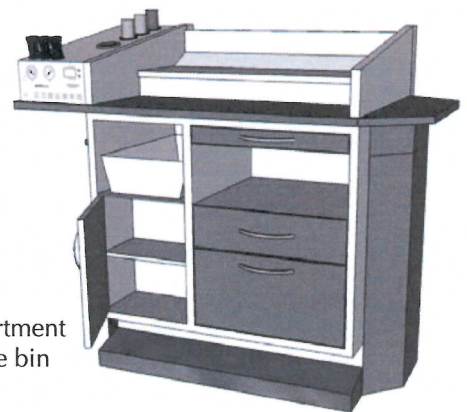

Example model versions

Electronic operating and display system on the right side

Storage compartment instead of waste bin

120 cm desk extension

Dimensions